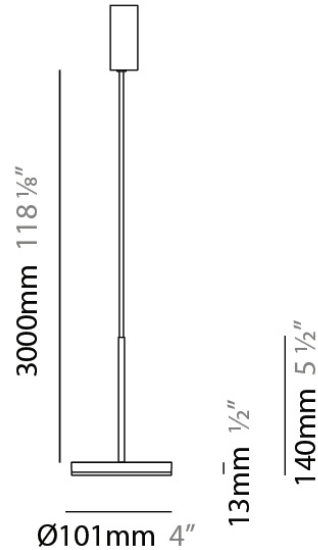

BELLA SUSPENSION

D81667R9-TIM

PROJECT _____

TYPE _____

NOTES _____

QUANTITY _____

DATE _____

GENERAL

Series: Bella

Brand: Panzeri

Division: Design

Mounting Type: Suspension

Mounting Location: Ceiling

Subcategory: Pendant

PHYSICAL

Shape: Round

Diameter (mm): 101

Diameter (in): 4

Height (mm): 13

Height (in): 1/2

Max. Overall Height (mm): 3013

Max. Overall Height (in): 118 ⁵/₈

Light Distribution: Direct

Weight (kg): 0.54501

Weight (lbs): 1.2

Diffuser: Acrylic Diffuser With Matt Finish

Fixture Material: Aluminum Die Cast

Cable Details: 3000mm / 118 1/8" Cable

ELECTRICAL

Lamp Type: LED

Input Wattage (W): 6.5

Total Output Wattage (W): 4.5

Dimming: Non-Dimmable

Driver Included: Yes

Driver Location: Integrated

Driver Type: Constant Voltage - Universal

Driver Class: Class 2

Input Voltage (V): 120 - 277

LED

Color Temperature (°K): 2700

Max. Delivered Lumen (lm): 388

CRI: >90 CRI

Lamp Life (hrs): 50000

OPTICAL

RATINGS AND CERTIFICATIONS

Certified By: CSA Certified to UL and CSA Standards

IP rating: IP40